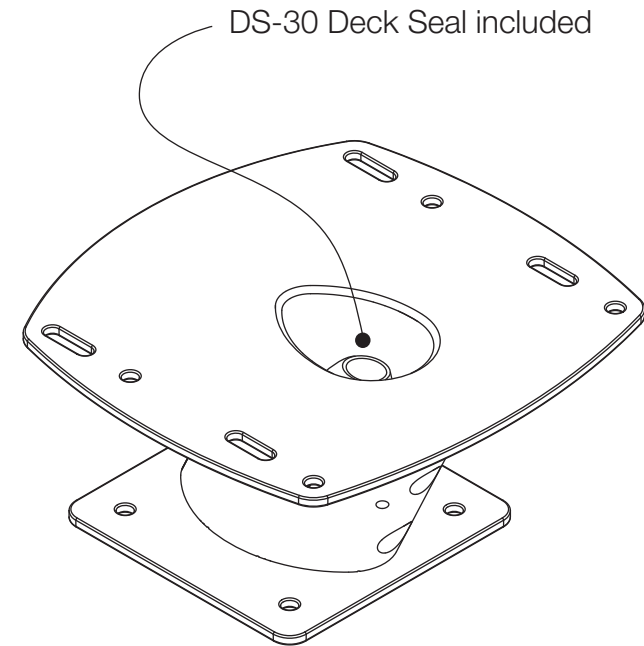

Aluminium PowerTower® (APT-150-01)

For help & information
email: technical@scanstrut.com
tel: +44 (0) 1803 863800

SCANSTRUT
designed for life at sea