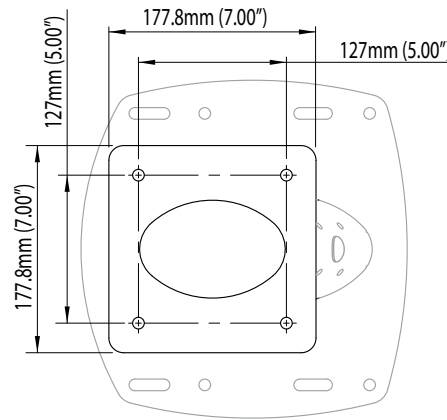

Aluminium PowerTower® (APT-150-01)

For help & information
email: technical@scanstrut.com
tel: +44 (0) 1803 863800

SCANSTRUT
designed for life at sea