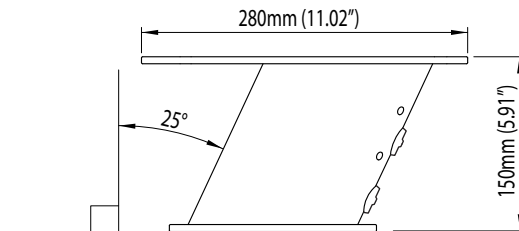

Aluminium PowerTower® (APT-150-01)

For help & information
email: technical@scanstrut.com
tel: +44 (0) 1803 863800

SCANSTRUT
designed for life at sea