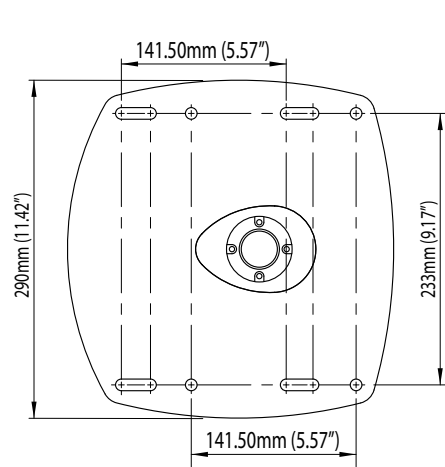

Aluminium PowerTower® (APT-150-01)

For help & information
email: technical@scanstrut.com
tel: +44 (0) 1803 863800

SCANSTRUT
designed for life at sea